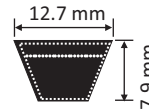

Product range:

Section	Top Width (mm)	Thickness (mm)	Angle (Degree)	Manufacturing Range		Length Desig.
				Min.	Max.	
3L	9.7	5.6	40	17.5"	173.5"	La
4L	12.7	7.9	40	18.0"	359"	La
5L	16.7	9.7	40	21.0"	179"	La

Mfg. range	Weight/metre (Kgs)
17.5" to 173.5"	0.060

Section	Dimensions (mm)		Angle (Degree)	Reco. min pulley dia.
	Top width	Thickness		
3L	9.7	5.6	40	45mm

• Nominal Length (inches) = Belt No./10 = 'La'

Mfg. range	Weight/metre (Kgs)
18" to 359"	0.112

Section	Dimensions (mm)		Angle (Degree)	Reco. min pulley dia.
	Top width	Thickness		
4L	12.7	7.9	40	65 mm

• Nominal Length (inches) = Belt No./10 = 'La'

Minimum order quantity:
Belt length: 18"-359": 58pcs.

Mfg. range	Weight/metre (Kgs)
21" to 179"	0.171

Section	Dimensions (mm)		Angle (Degree)	Reco. min pulley dia.
	Top width	Thickness		
5L	16.7	9.7	40	91 mm

• Nominal Length (inches) = Belt No./10 = 'La'

Minimum order quantity:
Belt length: 21"-179": 42pcs.