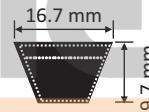

Product range:

Section	Top Width (mm)	Thickness (mm)	Angle (Degree)	Manufacturing Range		Length Desig.
				Min.	Max.	
3L	9.7	5.6	40	17.5"	173.5"	La
4L	12.7	7.9	40	18.0"	359"	La
5L	16.7	9.7	40	21.0"	179"	La

Mfg. range	Weight/metre (Kgs)
17.5" to 173.5"	0.060

Section	Dimensions (mm)		Angle (Degree)	Reco. min pulley dia.
	Top width	Thickness		
3L	9.7	5.6	40	45mm

• Nominal Length (inches) = Belt No./10 = 'La'

Mfg. range	Weight/metre (Kgs)
18" to 359"	0.112

Section	Dimensions (mm)		Angle (Degree)	Reco. min pulley dia.
	Top width	Thickness		
4L	12.7	7.9	40	65 mm

• Nominal Length (inches) = Belt No./10 = 'La'

Minimum order quantity:
Belt length: 18"-359": 58pcs.

Mfg. range	Weight/metre (Kgs)
21" to 179"	0.171

Section	Dimensions (mm)		Angle (Degree)	Reco. min pulley dia.
	Top width	Thickness		
5L	16.7	9.7	40	91 mm

• Nominal Length (inches) = Belt No./10 = 'La'

Minimum order quantity:
Belt length: 21"-179": 42pcs.