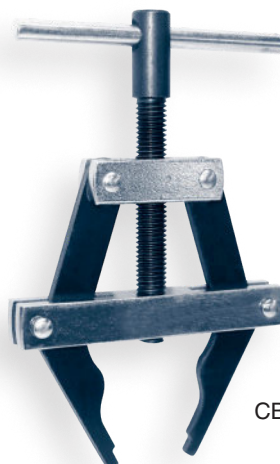

# Roller Chain

Each box contains one CL. Special lengths available.

## Chain Breakers

Model	Range	
	From inch	To inch
CB-101 (Small)	3/8"	3/4"
CB-102 (Large)	3/4"	1.1/4"

CB-101

CB-102

## Chain Pullers

Model	Range	
	From inch	To inch
CB-105 (Small)	1/4"	3/4"
CB-106 (Large)	3/4"	1.1/4"

CB-105

CB-106

Every effort has been taken to ensure that the data listed in this catalogue is correct. Challenge accepts no liability for any inaccuracies or damage caused.