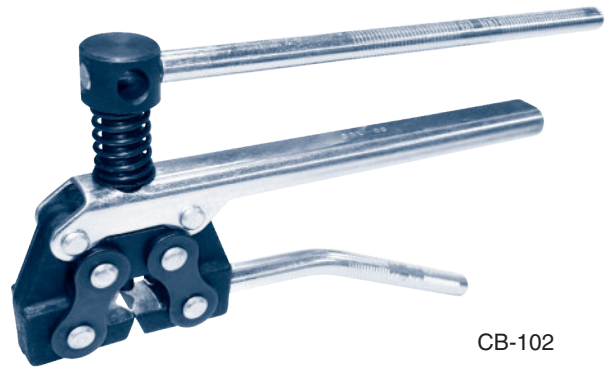

# Roller Chain

Each box contains one CL. Special lengths available.

## Chain Breakers

Model	Range	
	From inch	To inch
CB-101 (Small)	3/8"	3/4"
CB-102 (Large)	3/4"	1.1/4"

CB-101

CB-102

## Chain Pullers

Model	Range	
	From inch	To inch
CB-105 (Small)	1/4"	3/4"
CB-106 (Large)	3/4"	1.1/4"

CB-105

CB-106

Every effort has been taken to ensure that the data listed in this catalogue is correct. Challenge accepts no liability for any inaccuracies or damage caused.