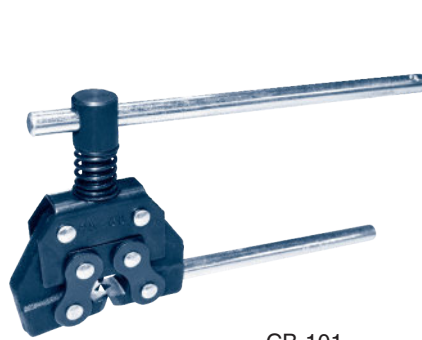

# Roller Chain

Each box contains one CL. Special lengths available.

## Chain Breakers

Model	Range	
	From inch	To inch
CB-101 (Small)	3/8"	3/4"
CB-102 (Large)	3/4"	1.1/4"

CB-101

CB-102

## Chain Pullers

Model	Range	
	From inch	To inch
CB-105 (Small)	1/4"	3/4"
CB-106 (Large)	3/4"	1.1/4"

CB-105

CB-106

Every effort has been taken to ensure that the data listed in this catalogue is correct. Challenge accepts no liability for any inaccuracies or damage caused.